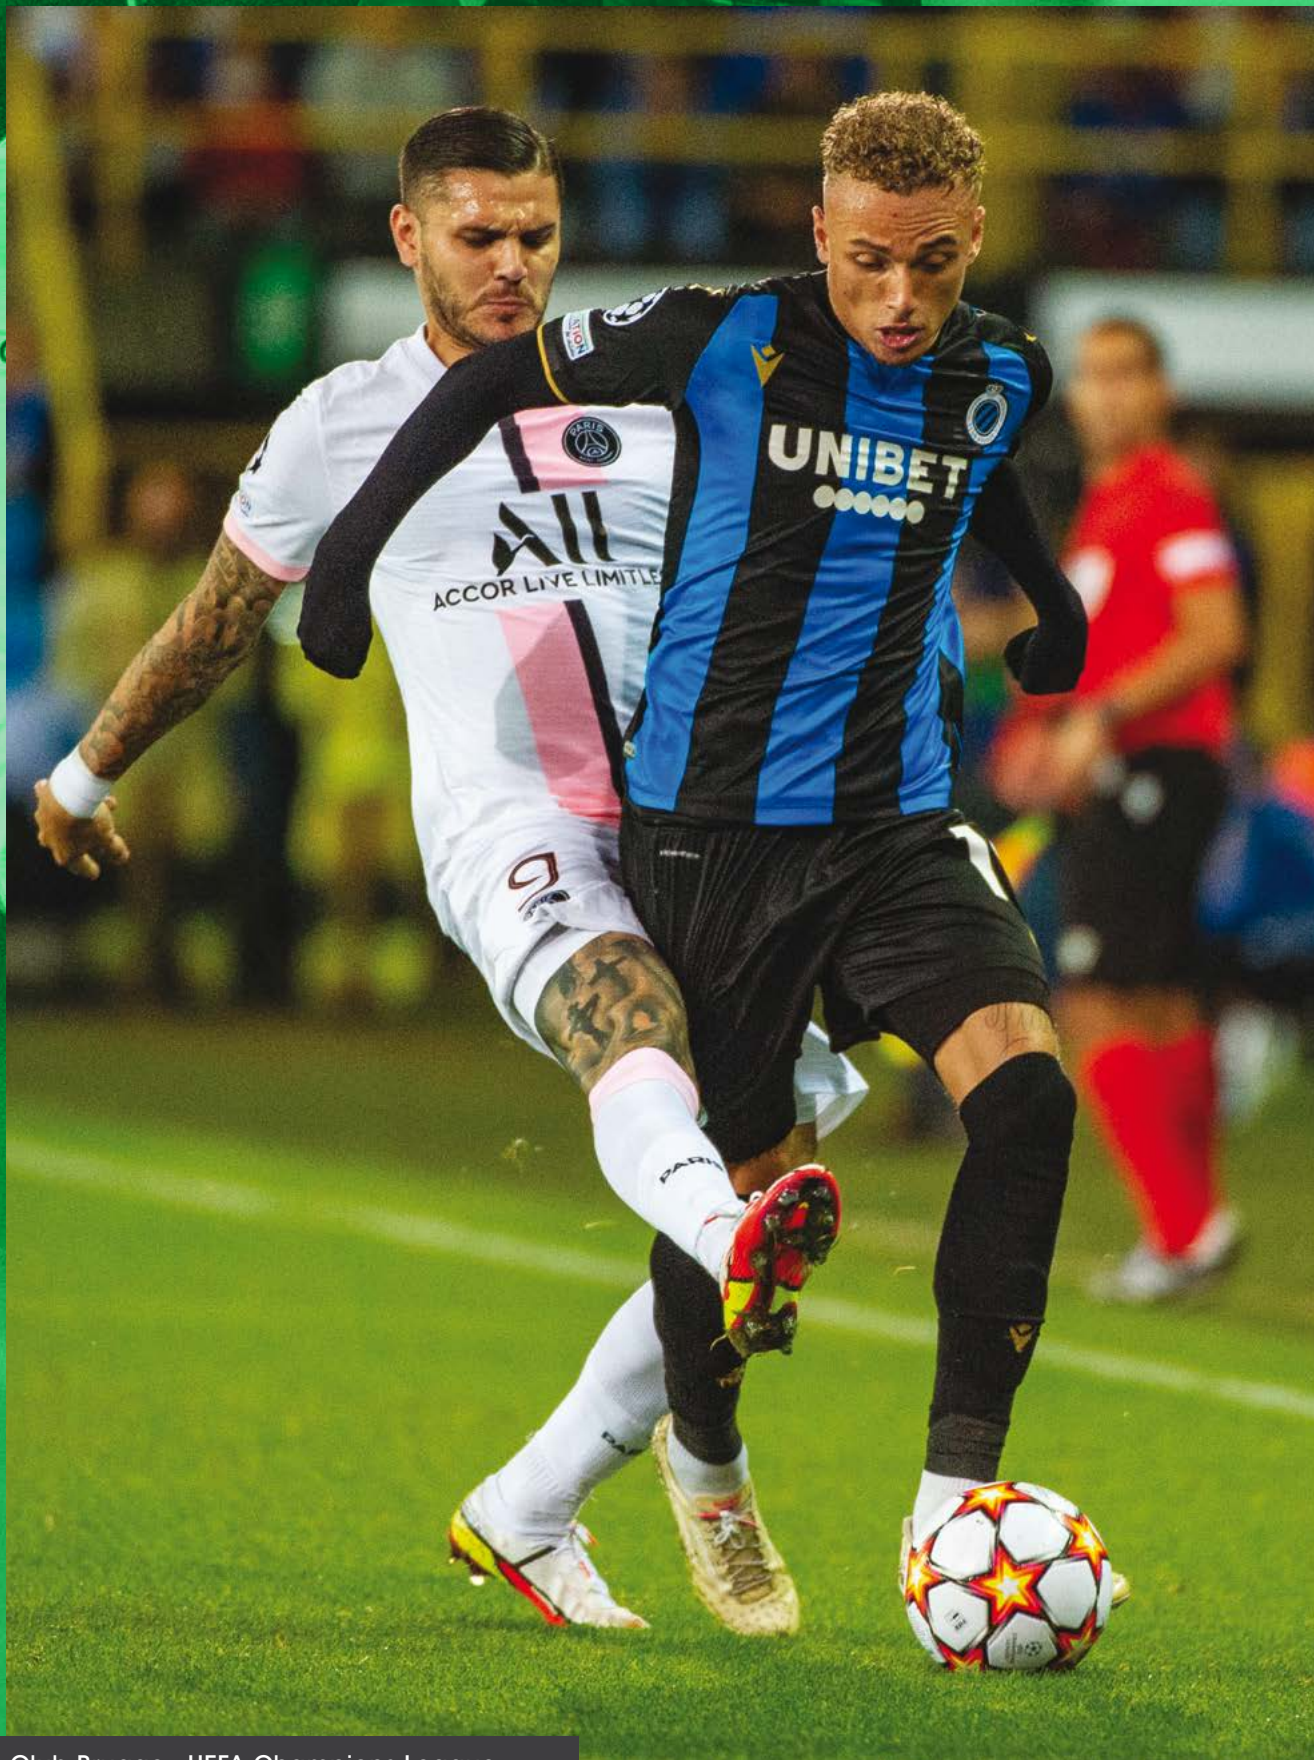

Stoke City FC
Reading FC
Championship
(UK)

FOOTBALL

Club Brugge - UEFA Champions League

TOTAL LOOKS

FOOTBALL

TRAINING

TRACKSUITS

TECHNICAL UNDERWEAR