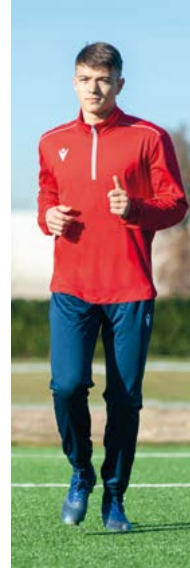

TOTAL LOOK **ACADEMY**<sub>evo</sub>

SALZACH TOP  
VOLGA BERMUDA

TOTAL LOOK **ACADEMY**<sub>evo</sub>

HAVEL 1/4 ZIP TOP  
NECKAR PANTS

TOTAL LOOK **INSPIRE**

GANGE 1/4 ZIP TOP  
NISTRO BERMUDA

TOTAL LOOK **INSPIRE**