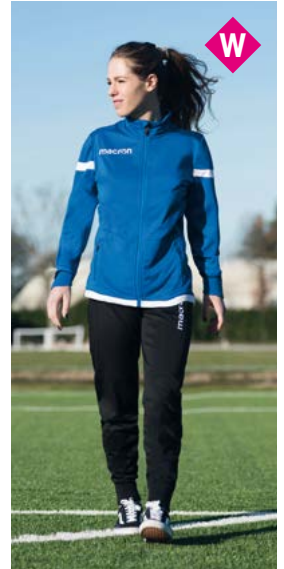

TOTAL LOOK **COMPETITION**

ANUKET FULL ZIP TOP
OSIRIS PANTS