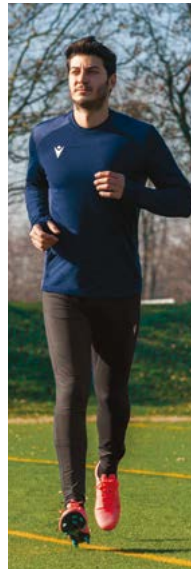

TOBOL TOP
THAMES HERO PANTS